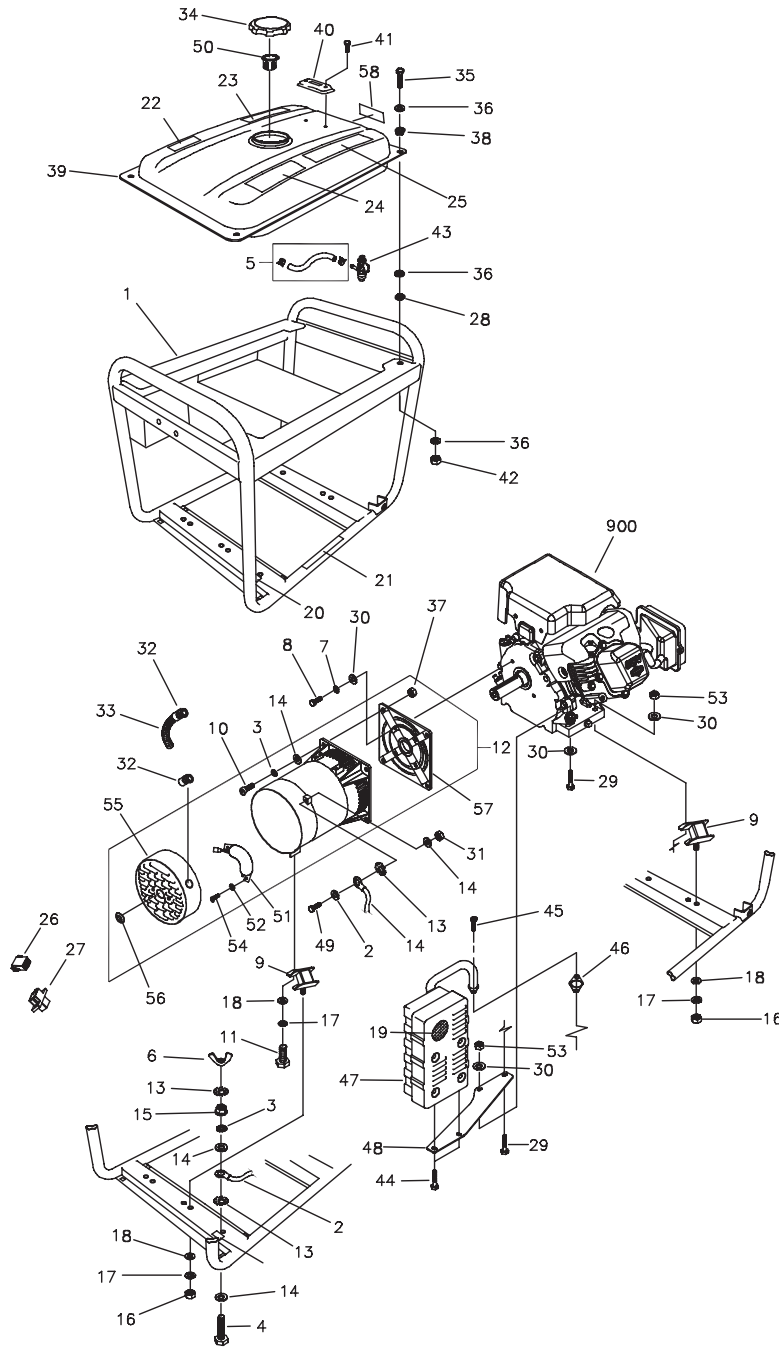

Illustrated Parts List

Portable Generator
Model 030372

BRIGGS & STRATTON POWER PRODUCTS GROUP, LLC
JEFFERSON, WISCONSIN, U.S.A.

Manual No. 204883A Revision - (01/11/2008)

Exploded Views and Parts Lists

EXPLODED VIEW - MAIN UNIT

Exploded Views and Parts Lists

CONTROL PANEL EXPLODED VIEW & PARTS LIST

Item	Part #	Description
1	203692GS	CONTROL PANEL (Includes decal)
2	*	NUT, Nylon
3	*	WASHER, M4 x 08
4	*	SCREW, M6 x 16
5	68759GS	OUTLET, 120/125V, 15/20a, Duplex
6	*	SCREW, Pan Head, M4x10
7	203527GS	CIRCUIT BREAKER, 15A
8	68867GS	OUTLET, 120/240V, 20a, Locking
9	*	SCREW, M3 x 06
10	*	LOCK WASHER

Parts Not Illustrated

205615GS DECAL, Control Panel

* - Items without part numbers are common fasteners and are available at your local hardware store.

Exploded Views and Parts Lists

WHEEL KIT EXPLODED VIEW & PARTS LIST

Item	Part #	Description
1	204780GS	KIT, Handle
2	204778GS	KIT, Pad Vibration Mount
3	204779GS	KIT, Wheel
4	204548GS	Axle